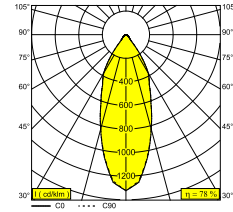

BOXY R 92733 DIM8

251 70 811 922 ED8 B-FBR

AVAILABLE IN

BLACK-BLACK 251 70 811 922 ED8 B-B

BLACK-FLEMISH BRONZE 251 70 811 922 ED8 B-FBR

BLACK-FLEMISH GOLD 251 70 811 922 ED8 B-FG

WHITE-BLACK 251 70 811 922 ED8 W-B

WHITE-WHITE 251 70 811 922 ED8 W-W

 [View on website](#)

General info

LOCATION	indoor-outdoor
INSTALLATION	Ceiling Surface mounted
INGRESS PROTECTION	IP53
PROTECTION AGAINST MECHANICAL IMPACT	IK03
WEIGHT (KG)	0.6
ADJUSTABILITY	non adjustable
INFORMATION	REFLECTOR FL-33° INCL.DIMMABLE LED POWER SUPPLY 500mA-DC

Electrical info

ELECTRICAL	220-240V / 50-60Hz
CLASS	II
POWER SUPPLY	YES
DIM TYPE	mains (phase cut-off)
ENERGY CLASS	D
CERTIFICATES	CB, EAC, ENEC, RCM

Lightsource info

LIGHTSOURCE NAME	LED
LIGHTSOURCE	LED array 8,6W / CRI>90 (R9: 60) / 2700K / 1041lm
TM-30 VALUES	rf: 89 / Rg: 100
SDCM	SDCM1
RISKGROUP	RG1
LM80	L90B10 > 50000
BEAMANGLE	33°
LED TECHNICS (LIGHT SOURCE)	1041lm // 8,6W // 121lm/W
LED TECHNICS (LUMINAIRE)	815lm // 9,9W // 82lm/W