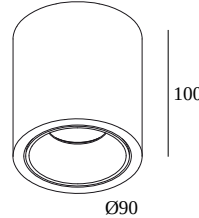

BOXY R 92733 DIM8

251 70 811 922 ED8 B-FBR

AVAILABLE IN

BLACK-BLACK 251 70 811 922 ED8 B-B

BLACK-FLEMISH BRONZE 251 70 811 922 ED8 B-FBR

BLACK-FLEMISH GOLD 251 70 811 922 ED8 B-FG

WHITE-BLACK 251 70 811 922 ED8 W-B

WHITE-WHITE 251 70 811 922 ED8 W-W

 [View on website](#)

General info

LOCATION	indoor-outdoor
INSTALLATION	Ceiling Surface mounted
INGRESS PROTECTION	IP53
PROTECTION AGAINST MECHANICAL IMPACT	IK03
WEIGHT (KG)	0.6
ADJUSTABILITY	non adjustable
INFORMATION	REFLECTOR FL-33° INCL.DIMMABLE LED POWER SUPPLY 500mA-DC

FINISH YOUR SPECIFICATION

Miscellaneous control equipment

300 90 004 ED8 WIRELESS CONTROL DIM8

Dimtype: WDL = wireless dimmable

Cutout dimension (mm): 40

Light altering devices

Ø40

1.5

Ø40

1.5

Ø45

251 70 03 05 B BOXY GLASS SBL B

251 70 03 05 W BOXY GLASS SBL W

Notes: